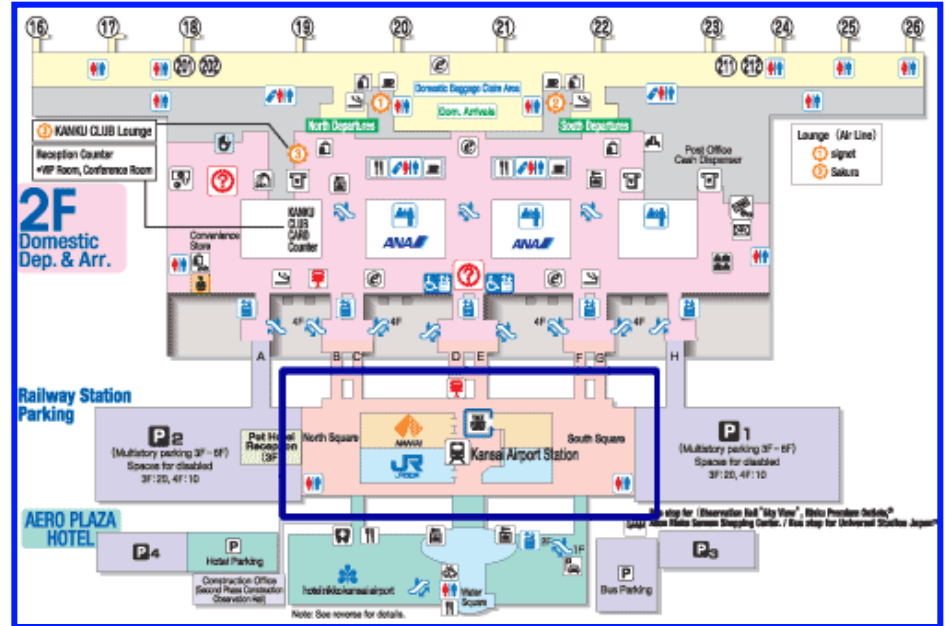

Kansai Airport Station Entrance map

○ JR WEST

× Nankai Railways

× Nankai Railways Rapi:t β

× JR, but to Kyoto

○ JR Airport Rapid Service